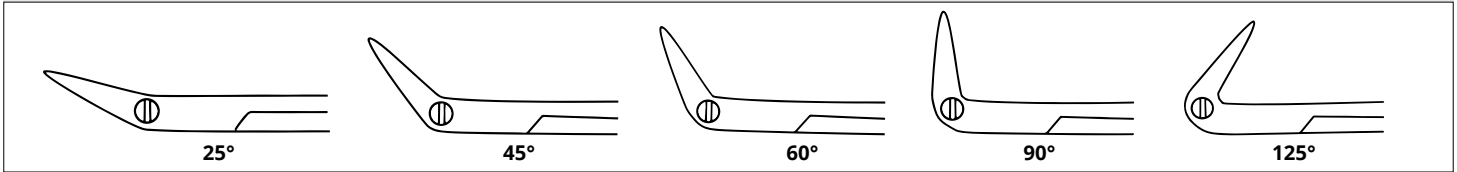

SCISSOR TIP ANGLES

STILLE VASCULAR CORONARY SCISSORS

ITEM #	DESCRIPTION	QTY		ITEM #	DESCRIPTION	QTY
PR.101-8200-25-ST	Angled 25° | 18cm | 7in			PR.101-8201-25-ST	Extra Delicate Angled 25° | 18cm | 7in	
PR.101-8200-45-ST	Angled 45° | 18cm | 7in			PR.101-8201-45-ST	Extra Delicate Angled 45° | 18cm | 7in	
PR.101-8200-60-ST	Angled 60° | 18cm | 7in			PR.101-8201-60-ST	Extra Delicate Angled 60° | 18cm | 7in	
PR.101-8200-90-ST	Angled 90° | 17cm | 6.75in			PR.101-8201-90-ST	Extra Delicate Angled 90° | 18cm | 7in	
PR.101-8200-125-ST	Angled 125° | 17cm | 6.75in			PR.101-8201-125-ST	Extra Delicate Angled 125° | 18cm | 7in